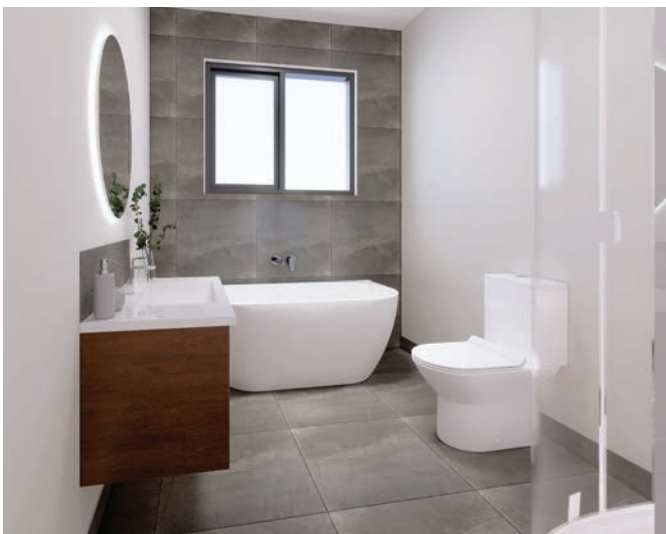

Laminate timber flooring
Otium Oak 862

Carpet
Columbia - 0528 FIRE

Kitchen stone benchtop
Emperor White

Kitchen joinery
Bestwood - Simply White &
Perfect Oak

Subway Splashback
Gravel Grey - Gloss

BATHROOM

Bathroom tile
Max stone steel grey

900 Vanity
Walnut

ENSUITE

Ensuite tiles
Zeus White matt / Gun Metal

900 Vanity
Walnut

These images are an artistic interpretation of the design. They are not an exact rendition.

Specifications

GENERAL

Heating	Fujitsu ducted heat pump with fresh air (Wi-Fi)
Water Heating	250L hot water cylinder
Laundry Tub	Robinhood 56cm supertub
Solar system	Solar PV system with micro inverters – 3.2kw
Door intercom	Hikvision Indoor station with 7" touch screen / Camera front door station
Security Camera	Hikvision 4MP network camera with ColorVu Strobe light and audible warning (Outdoor) Hikvision 4MP network camera (Indoor)
Blinds	Motorised blinds
Attic storage	Attic storage with attic ladder
Irrigation system	Automated irrigation system
EV Charger	EV charger ready (Pre-wired)